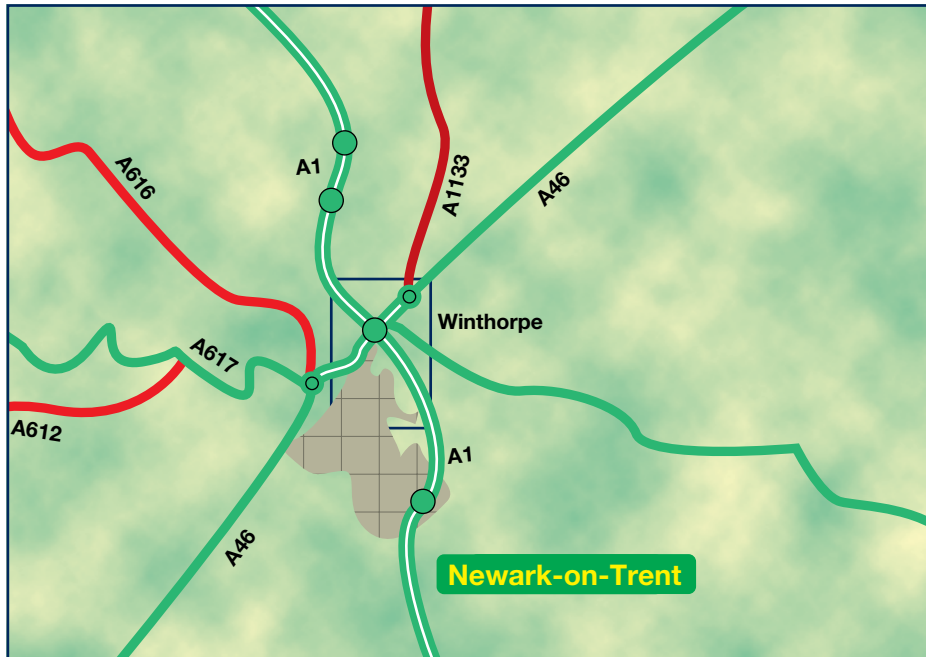

Keltruck Limited

Brunel Drive, Newark Industrial Estate, Newark, Nottinghamshire, NG24 2EG

 01636 700203

 01636 700204

 0800 800 660 - Emergency Breakdown

Credit Facilities:    

Roadside Assistance:   

Specialist Facilities:    
   

 Monday – Friday
Saturday 24 Hours from 0600 Monday
untill – 1300

Newark 30