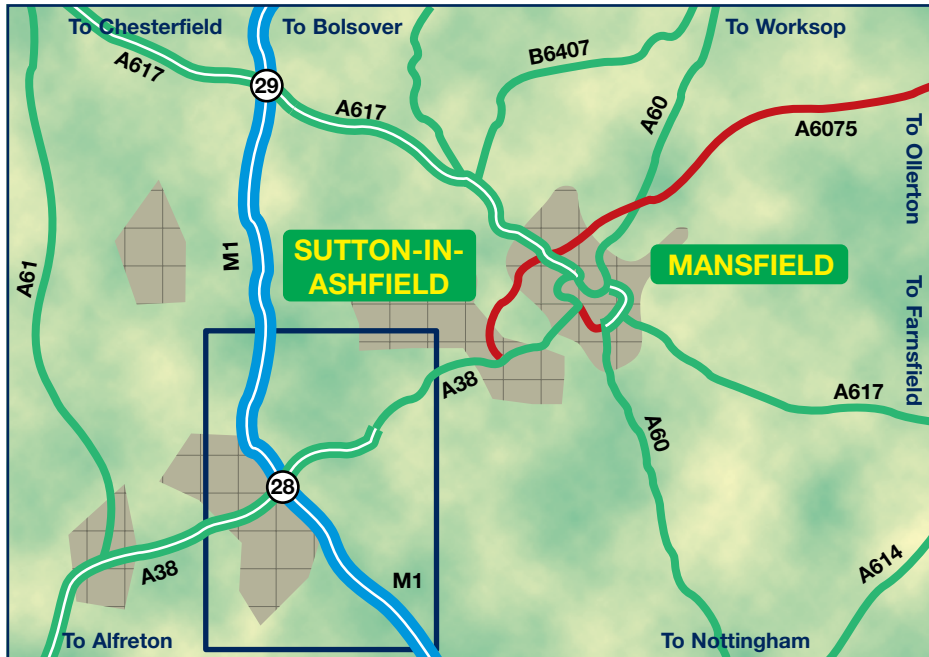

Keltruck Limited

Unit 2, Fullwood Road South, Huthwaite, Sutton-in-Ashfield,
Nottinghamshire NG17 2JZ

01623 559559

01623 559 439

0800 800 660 - Emergency Breakdown

Credit Facilities:

Roadside Assistance: SERVICE VAN RECOVERY VEHICLE COACH RECOVERY

Specialist Facilities: LASER ALIGNMENT ECONOCRUISE AGENTS TAILLIFT REPAIRS REFRIGERATION REPAIR
 AIR CONDITIONING BUS & COACH SERVICE

Monday – Friday
Saturday 24 hours from 0600 Monday
until – 1300